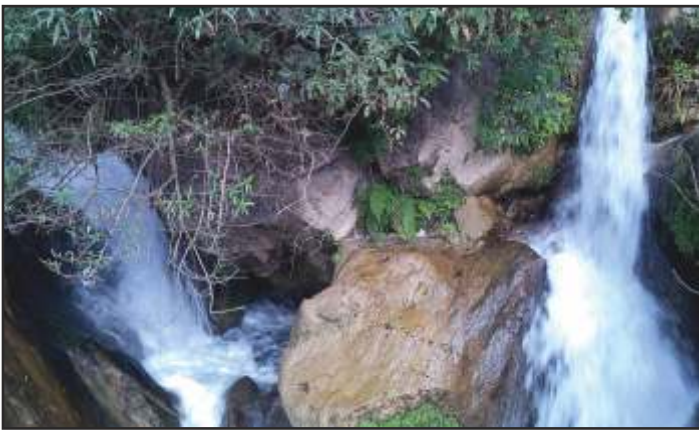

THE FRIENDS OF THE DOON SOCIETY

Newsletter: Spring 2018

The Majestic Swargarohini, Har-Ki-Doon Pic by Bharat Sharma

FODS' activities have included tracking pollution in the Rispana, planting trees and NEAP's fruitful adventures with school children

From the album of **Bharat Sharma**,
from a trek to Har-ki-Doon, mountain views, clean streams, wild flowers and smiling faces

..... Continued from the previous page